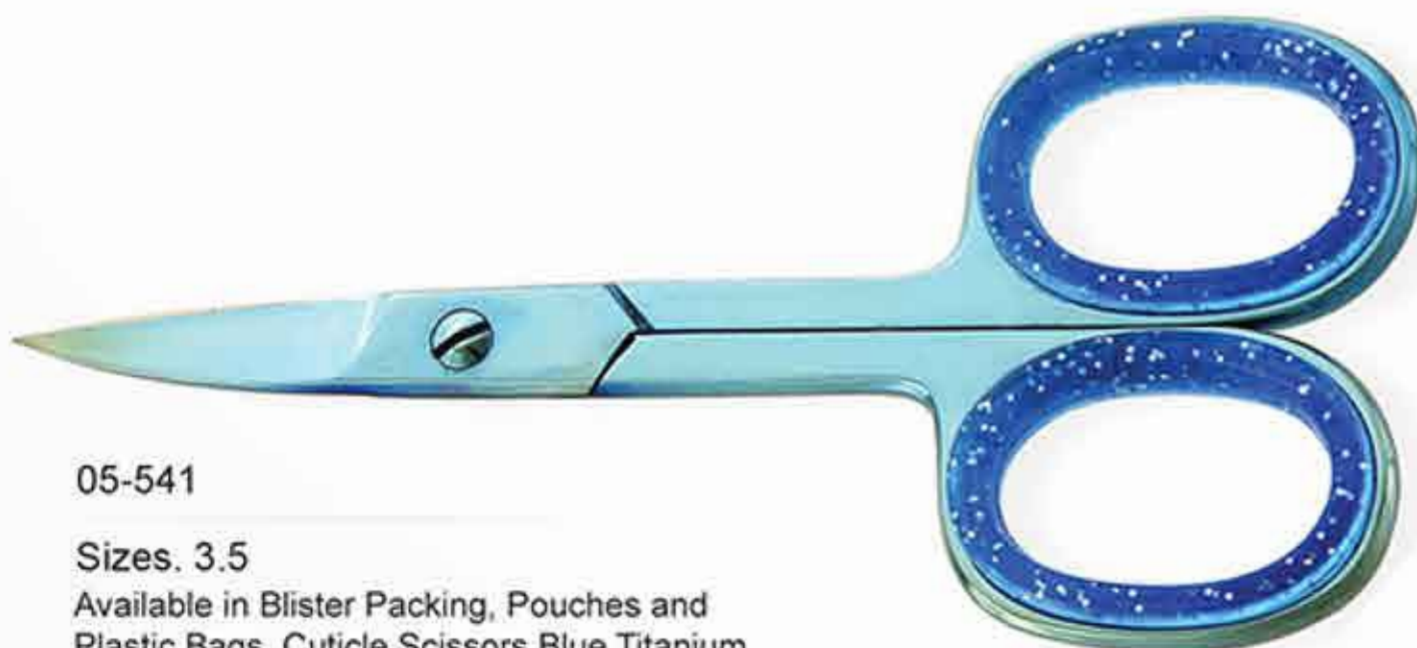

05-539

Sizes. 4.5

Available in Blister Packing, Pouches and Plastic Bags. Dissecting Scissors Blue Titanium coated, Adjustable. Screw, Curved

05-540

Sizes. 4.5

Available in Blister Packing, Pouches and Plastic Bags. Nail Scissors Blue Titanium coated, Adjustable. Screw, Curved